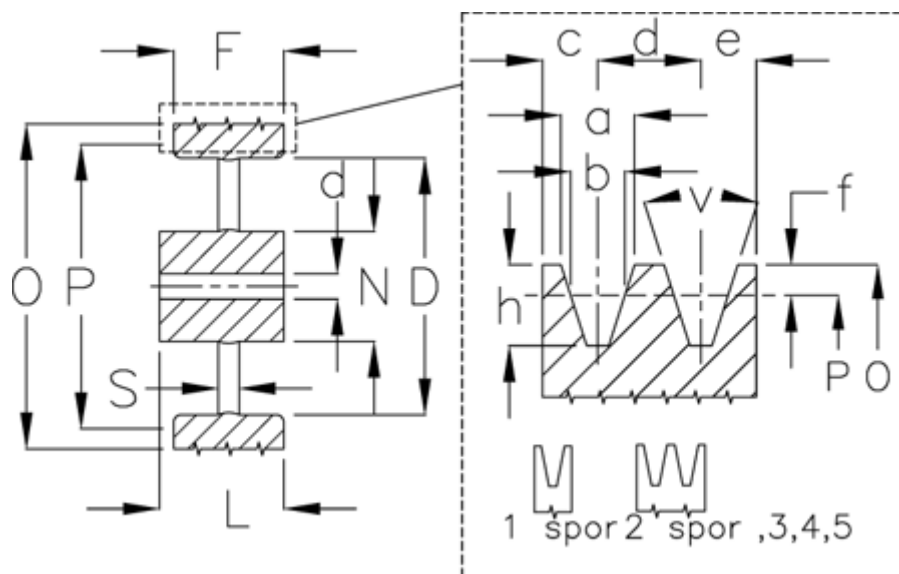

Article number: 60410250001

Description: V-belt pulley, no bore C 500/1

Measures

D	= 443	S	= 18
d	= 25	Type	= C
F	= 34.0		
L	= 60		
N	= 114		
Number of ribs	= 1		
O	= 509.6		
P	= 500		